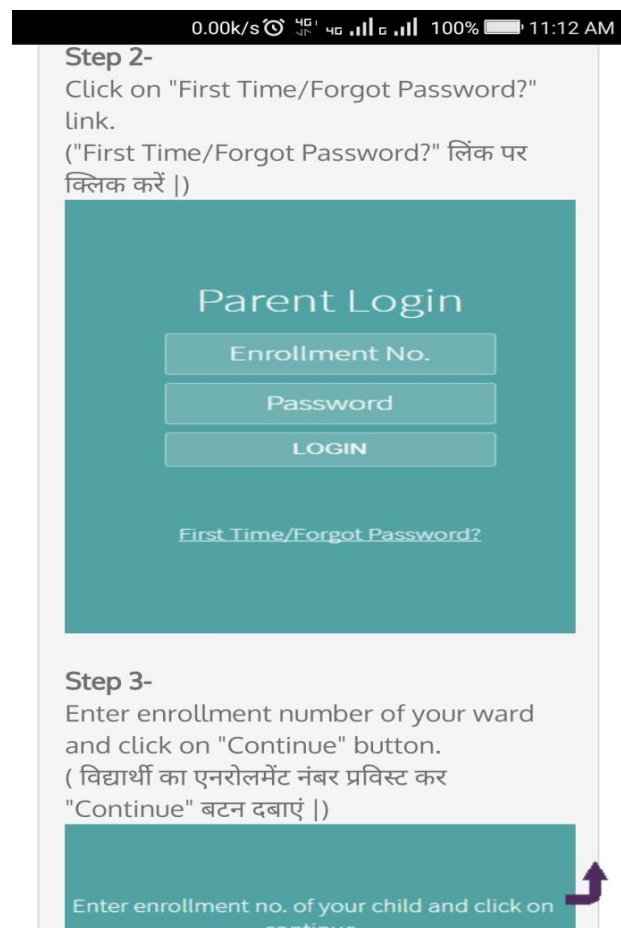

News & Notices	
Notification	▼
Departmental News	▼

ATTENDANCE

S.No	SubCode	Held	Present
1	LN102	6	6
2	AG101	9	7
3	CA111	4	1
4	AG102	4	4
5	BM121	11	11
6	AG103	11	9
7	AG104	9	8
8	AG105	9	8
9	HT111	10	10
10	AG101P	10	10
11	CA111P	10	10
12	AG104P	12	10
13	AG105P	4	4
14	AG103P	6	6
15	LN102P	10	10
16	HT111P	6	6
CUMULATIVE ATTENDANCE			91.60

Login to Parent Module clicks on Parent Button and enter Enrollment No of your child and Password you generated.

For First Time Login to Parent Module Click on the instruction parent login link on the main screen of the App.