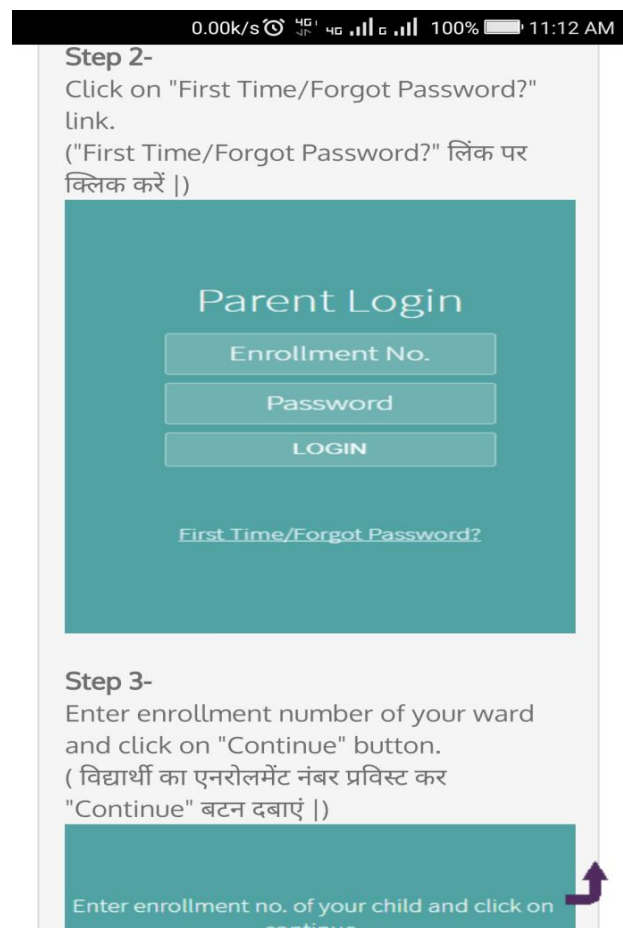

News & Notices	
Notification	▼
Departmental News	▼

ATTENDANCE

S.No	SubCode	Held	Present
1	LN102	6	6
2	AG101	9	7
3	CA111	4	1
4	AG102	4	4
5	BM121	11	11
6	AG103	11	9
7	AG104	9	8
8	AG105	9	8
9	HT111	10	10
10	AG101P	10	10
11	CA111P	10	10
12	AG104P	12	10
13	AG105P	4	4
14	AG103P	6	6
15	LN102P	10	10
16	HT111P	6	6
CUMULATIVE ATTENDANCE			91.60

Login to Parent Module clicks on Parent Button and enter Enrollment No of your child and Password you generated.

For First Time Login to Parent Module Click on the instruction parent login link on the main screen of the App.