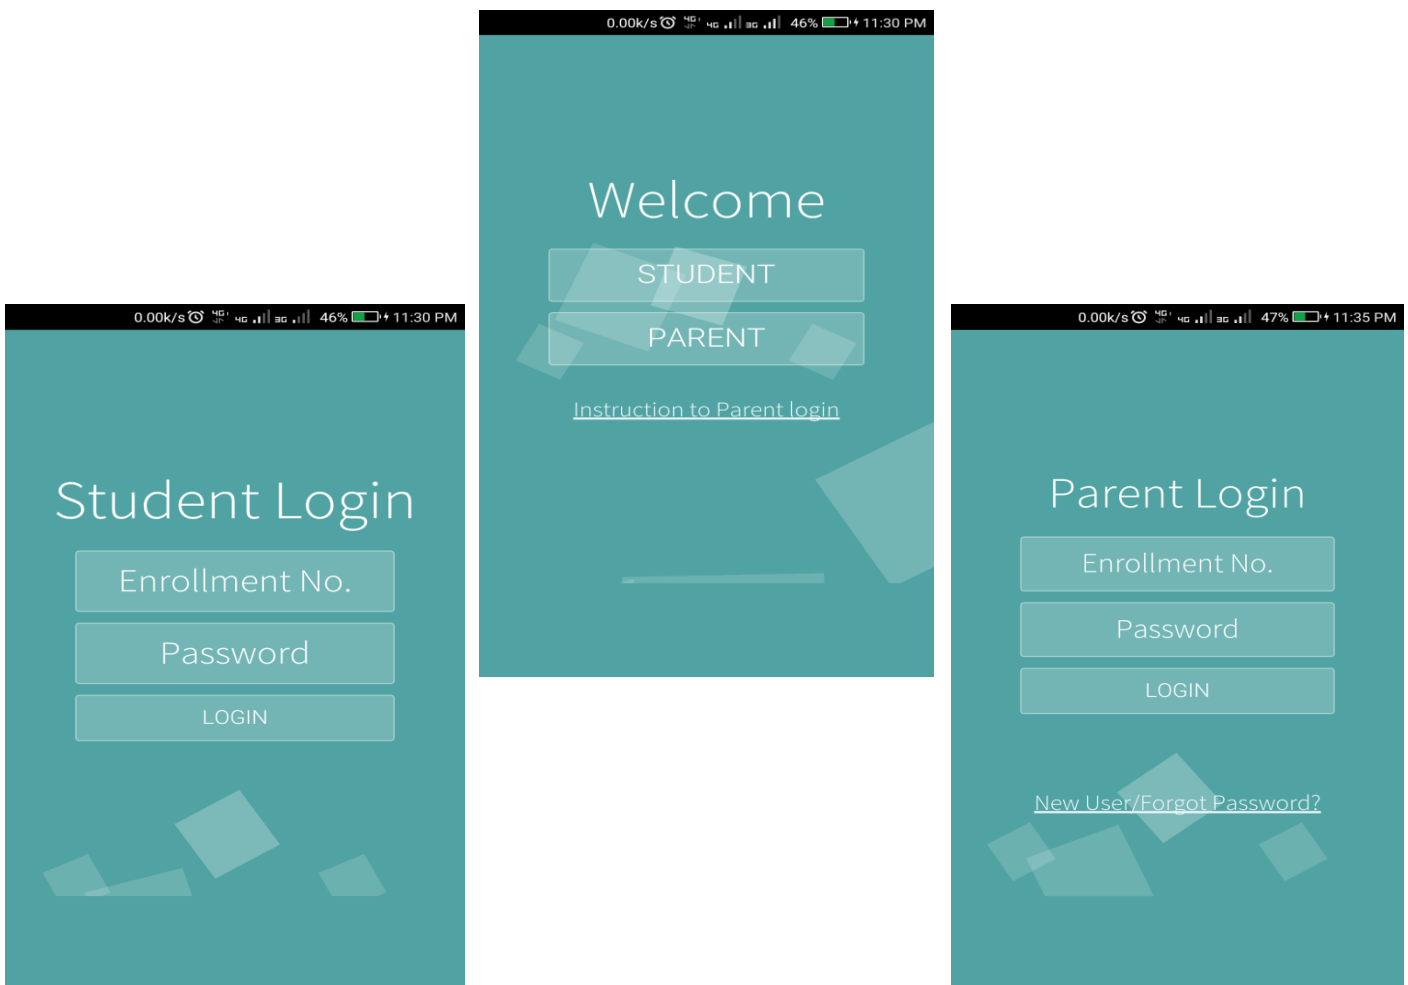

Integral University Student Mobile App

App Personas:

Integral University Mobile App is designed on Android Platform to keep updated students and their Parents. University Mobile App can be downloaded from Google Play Store.

To login it with enrollment number but first they have to register from valid mobile no.

The IU Mobile App. also fulfils Integral's agenda of the saving on paper, as it sends reminders and alerts straight to the phone or device.

Almost all Students and Parents are using to keep update. Faculty and Coordinators are using to help the student.

Modules: Integral University pioneers in delivering a unified solution to student's requisites. Integral University launched their campus app in October, 2017 which instantly became a hit amongst students. The app features personas for both **Student & Parent** Modules.

Student Module Features:

- **My Timetable:** Students can get their daily time table in this tile.
- **News & Notices:** Student can get latest General as well as Departmental news and notices.
- **Class Attendance:** Students can check their cumulative as well as subject-wise attendance.
- **Fee & Dues:** This tile shows latest status of due fee and fine.
- **Feedback:** Feedback on various fixed parameters can be submitted from this feature.
- **Academic Calendar:** Latest academic calendar is available on single click.
- **Question Paper:** Previous paper is listed to download in this option.
- **CCG&D News:** Students can know about latest Job-Post News.